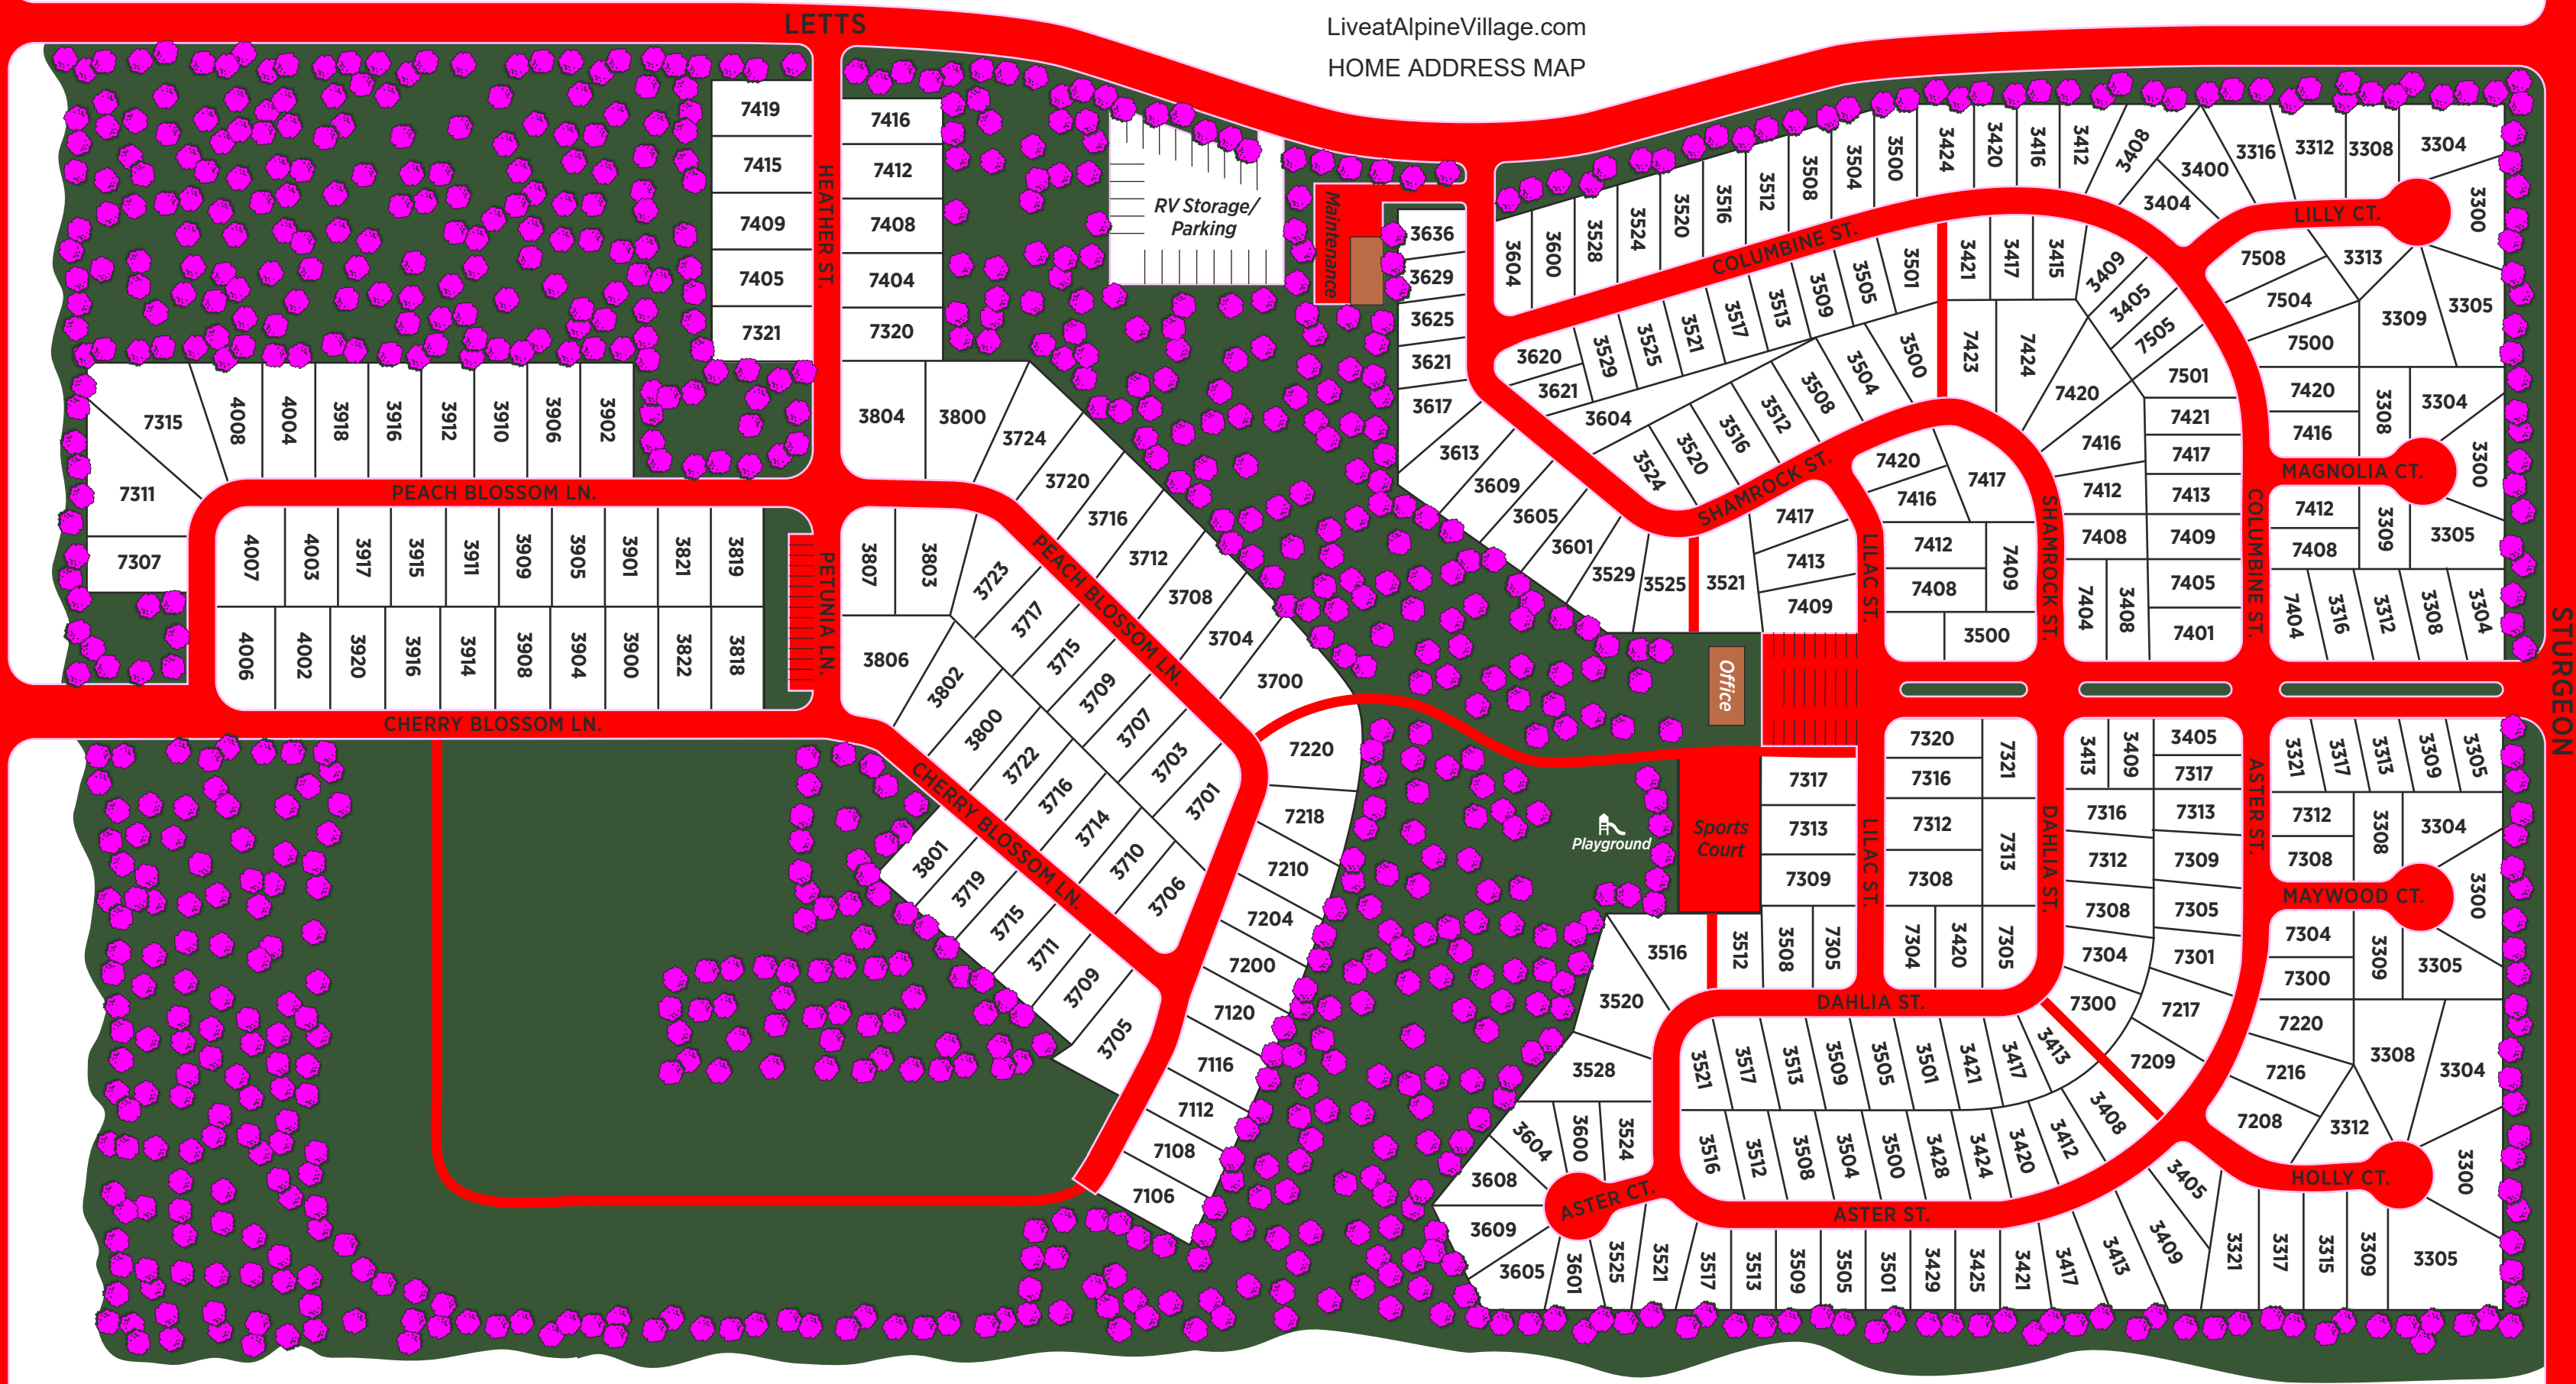

# ALPINE VILLAGE

3601 Alpine Drive | Midland MI 48642  
989.495.2090

LiveatAlpineVillage.com  
HOME ADDRESS MAP

STURGEON